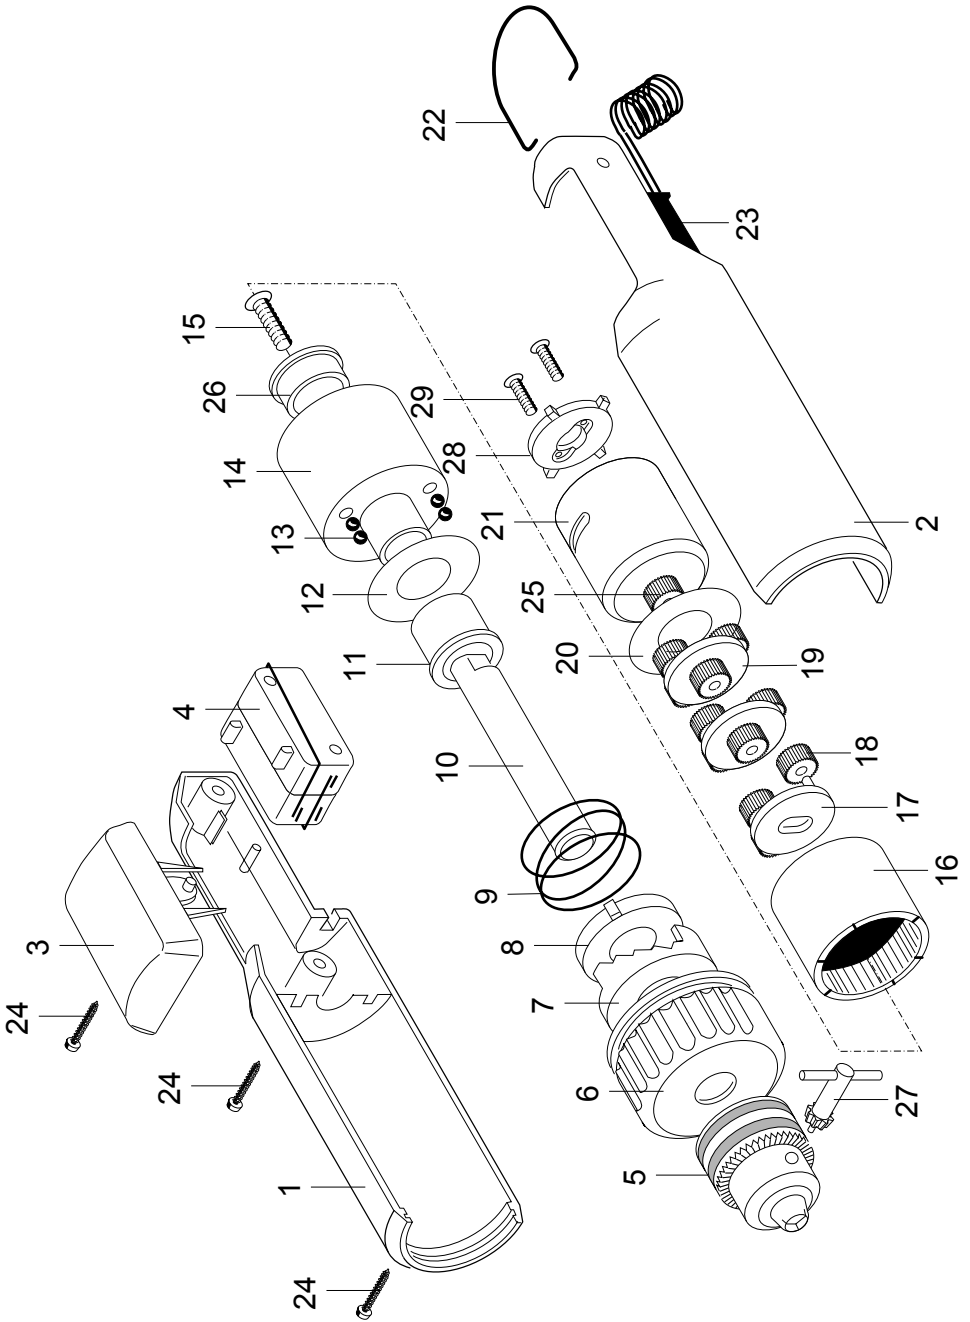

28690 Screwdriver MIS1

**Spare parts list****28690 Screwdriver MIS1**

Please order spare parts in writing from PROXXON Central Service  
(Address on back of instruction manual)

<b>Part No.:</b>	<b>Designation</b>	<b>Part No.:</b>	<b>Designation</b>
39006-01	Housing, right	39006-17	Drive flange
39006-02	Housing, left	39006-18	Planet gear
39006-03	Switch button	39006-19	Planet carrier
39006-04	Switch assembly	39006-20	Washer d = 9
39006-05	Drill chuck	39006-21	Motor
39006-06	Torque-setting ring	39006-22	Handle
39006-07	Torque detent ring	39006-23	Power cable
39006-08	Detent ring with cam	39006-24	Housing screw
39006-09	Spring	39006-25	Motor gear
39006-10	Drive shaft	39006-26	Bushing, short
39006-11	Bushing, long	39006-27	Drill chuck key
39006-12	Washer d = 14	39006-28	Motor plate
39006-13	Ball	39006-29	Fastening screw
39006-14	Gearbox housing	39006-50	Control unit 1A (not illustrated)
39006-15	Countersunk head screw	39006-97	Packaging
39006-16	Gearbox drum	39006-99	Operating Instructions