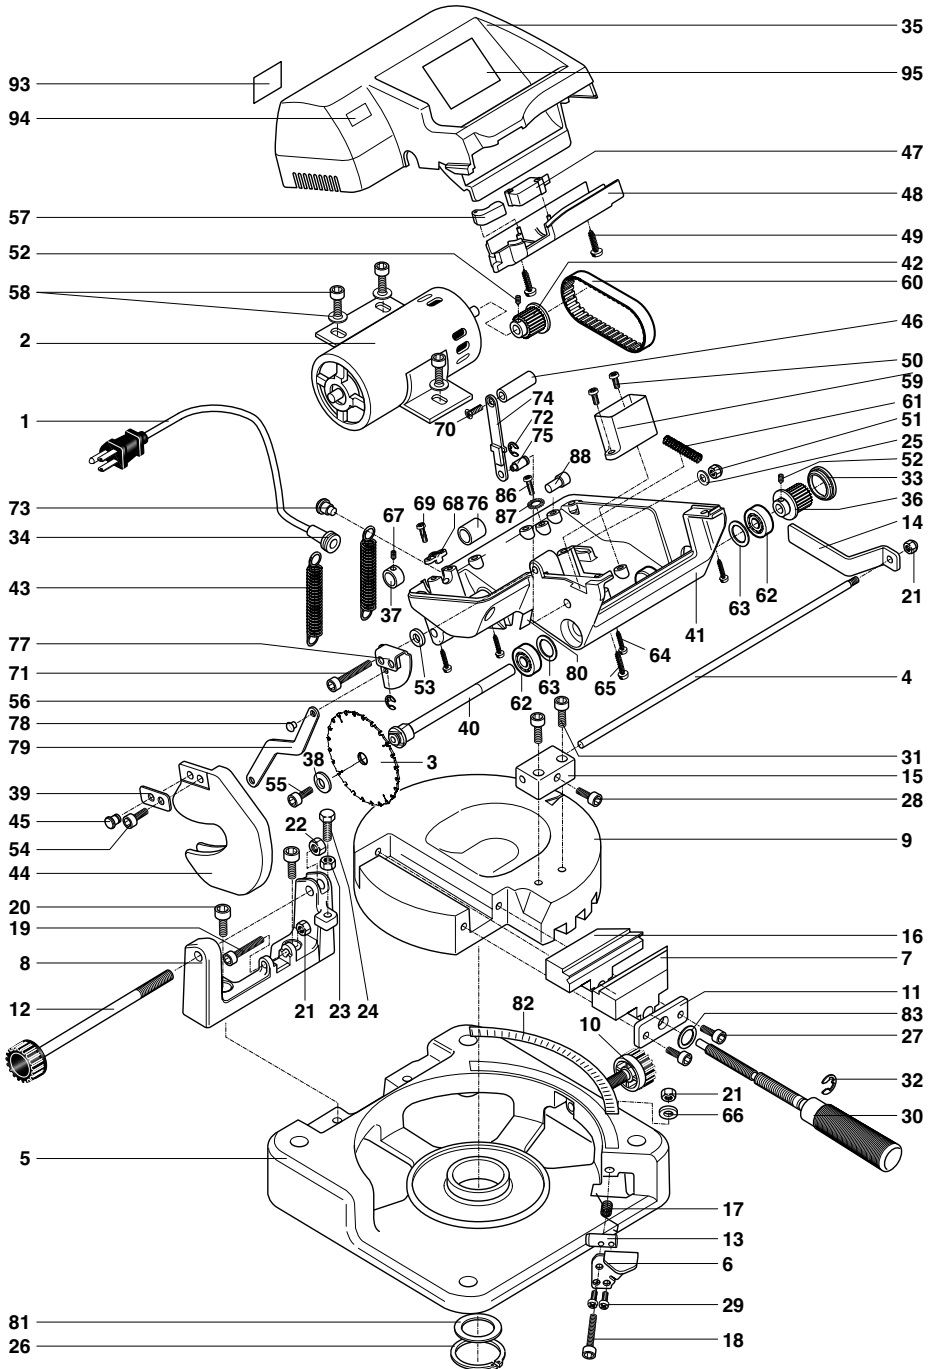

37160 Micro Chop Saw KGS80

Spare parts list for Miter Saw KGS 80, Article No. 37160

Please order spare parts in writing from

PROXXON Central Service (Address on back of instruction manual)

Part No.:	Designation	Part No.:	Designation	Part No.:	Designation
37160 - 1	Power cable	27160 - 32	Circlips	27160 - 63	Wave washer
37160 - 2	Motor	27160 - 33	Cover	27160 - 64	Screw
27160 - 3	Saw-blade	27160 - 34	Guard-cord	27160 - 65	Screw
27160 - 4	Miter bar	27160 - 35	Motor cover	27160 - 66	Washer
27160 - 5	Base	27160 - 36	Pulley	27160 - 66	Washer
27160 - 6	Anchor plate	27160 - 37	Spacer	27160 - 67	Screw
27160 - 7	Vise	27160 - 38	Arbor collar	27160 - 68	Clamp cord
27160 - 8	Support	27160 - 39	Bracin plate	27160 - 69	Screw
27160 - 9	Table	27160 - 40	Cutter shaft	27160 - 70	Screw
27160 - 10	Clamp handle	27160 - 41	Arm	27160 - 71	Screw
27160 - 11	Retaining clip	27160 - 42	Motor pulley	27160 - 72	Circlips
27160 - 12	Tension handle	27160 - 43	Extension spring	27160 - 73	Screw
27160 - 13	Locating bar	37160 - 44	Saw-blade guard	27160 - 74	Pivot down switch
27160 - 14	Plate	27160 - 45	Shaft-pivot	27160 - 75	Shaft pivot
27160 - 15	Support	27160 - 46	Switch handle	27160 - 76	Ferrite
27160 - 16	Vise	37160 - 47	Switch	27160 - 77	Retaining clip
27160 - 17	Spring	27160 - 48	Handle cover	27160 - 78	Rivet
27160 - 18	Screw	27160 - 49	Screw	27160 - 79	Lever
27160 - 19	Screw	27160 - 50	Screw	27160 - 80	Rubber pad
27160 - 20	Screw	27160 - 51	Nut	27160 - 81	Spacer
27160 - 21	Nut chuck	27160 - 52	Screw	27160 - 82	Tilting scale
27160 - 22	Nut	27160 - 53	Washer	27160 - 83	O-Ring
27160 - 23	Nut	27160 - 54	Screw	27160 - 86	Screw
27160 - 24	Screw	27160 - 55	Screw	27160 - 87	Lock washer
27160 - 25	Washer	27160 - 56	Circlips	37160 - 88	Terminal
27160 - 26	Circlips	27160 - 57	Button switch	37160 - 93	Label
27160 - 27	Screw	27160 - 58	Screw	27160 - 94	Trade mark label
27160 - 28	Screw	37160 - 59	Controller	37160 - 95	Caution label
27160 - 29	Screw	27160 - 60	Drive belt	37160 - 99	Manual
27160 - 30	Handle	27160 - 61	Compression spring		
27160 - 31	Screw	27160 - 62	Ball bearing		